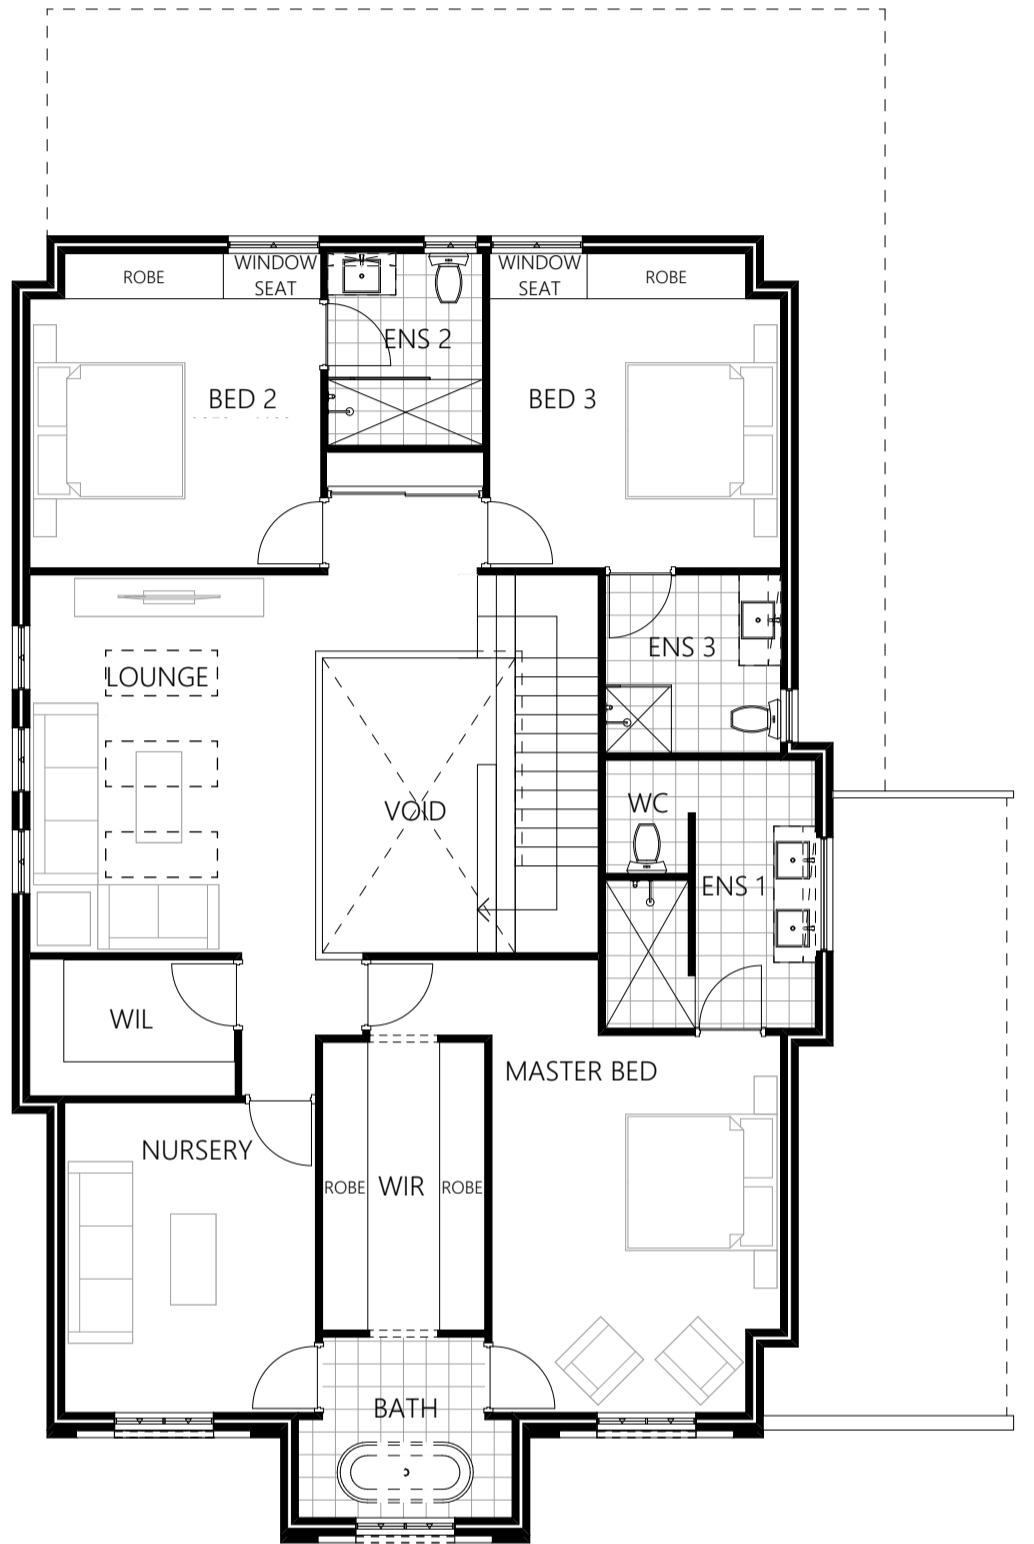

GROUND FLOOR PLAN

FIRST FLOOR PLAN

VILLA FIRENZE

FLOOR AREAS:

FIRST FLOOR	167.80
GROUND FLOOR	149.60
GARAGE	43.06
ALFRESCO	33.24
PORTICO	6.61
TOTAL	400.31 m²

FRONT ELEVATION