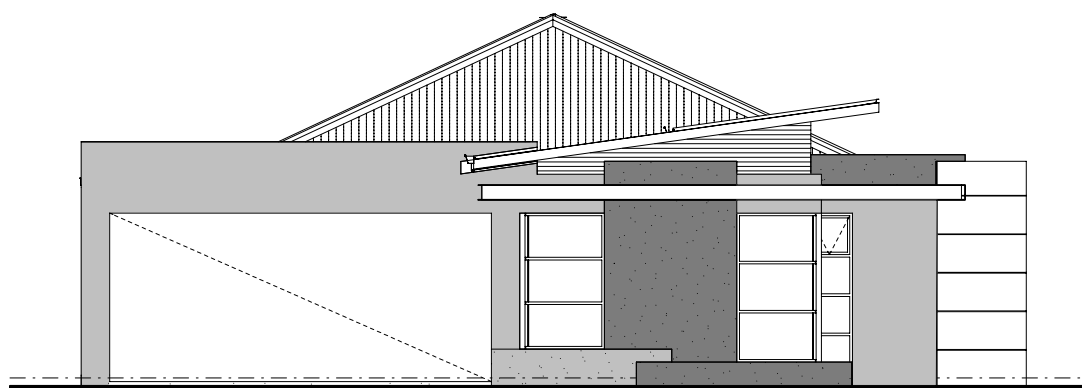

THE HAVEN

FLOOR AREAS:

HOUSE	171.698m ²
GARAGE	34.559m ²
ALFRESCO	16.470m ²
PORTICO	15.985m ²
SIDE	2.755m ²
TOTAL	241.467m²

FRONT ELEVATION