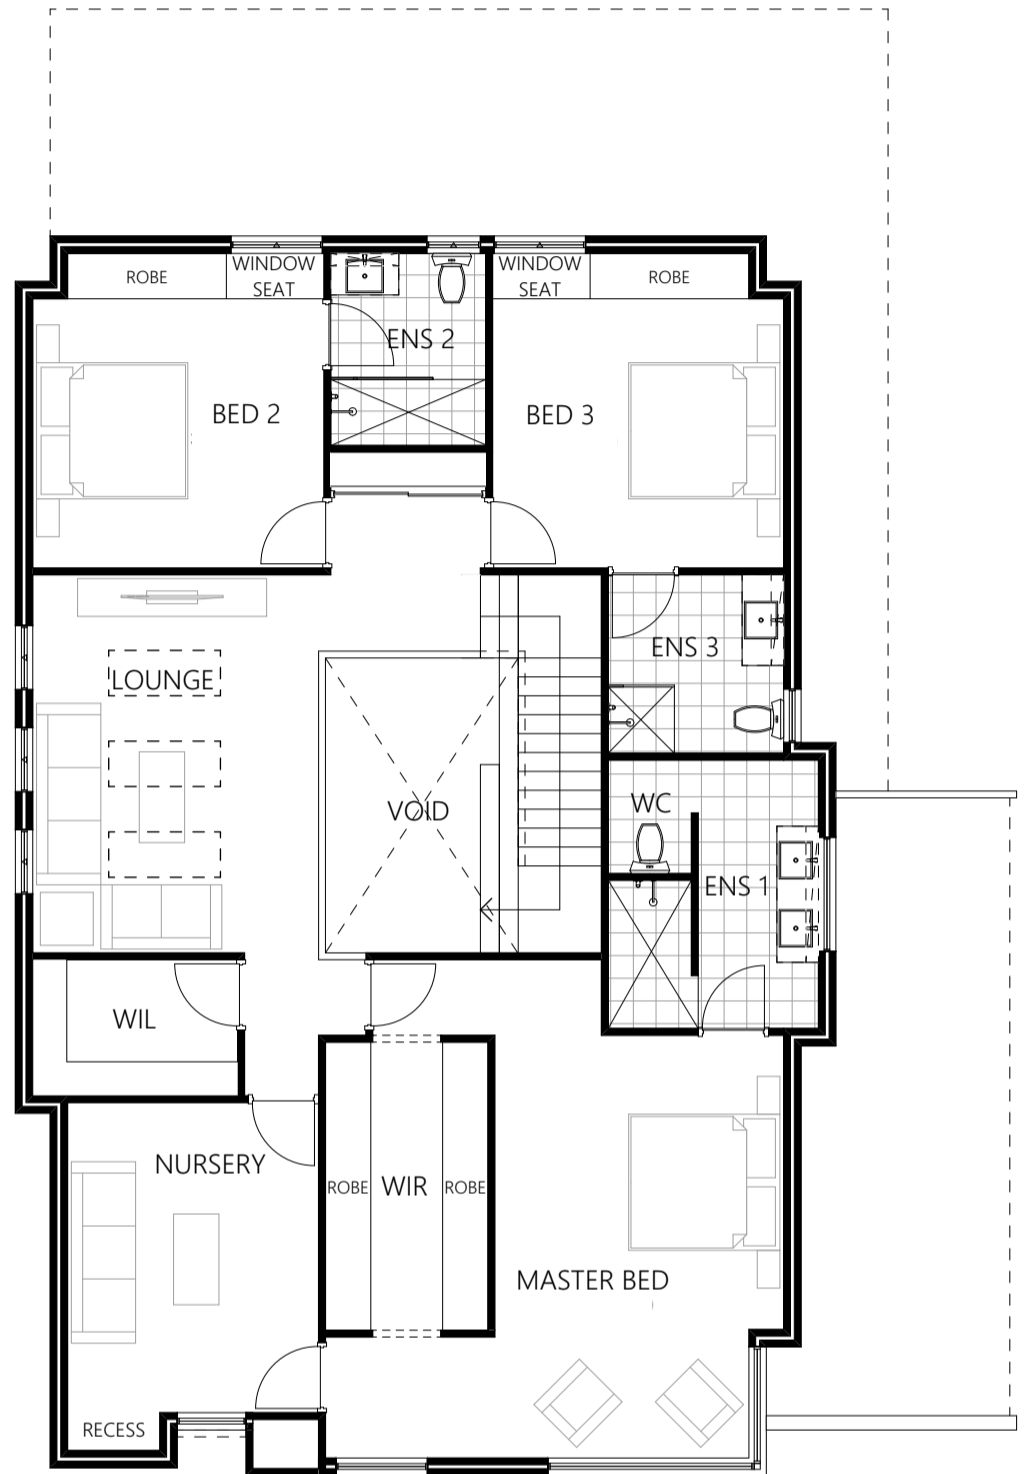

GROUND FLOOR PLAN

FIRST FLOOR PLAN

BAU HAUS

FLOOR AREAS:

FIRST FLOOR	168.61
GROUND FLOOR	150.77
GARAGE	43.06
ALFRESCO	33.24
PORTICO	4.12
TOTAL	399.80 m²

FRONT ELEVATION