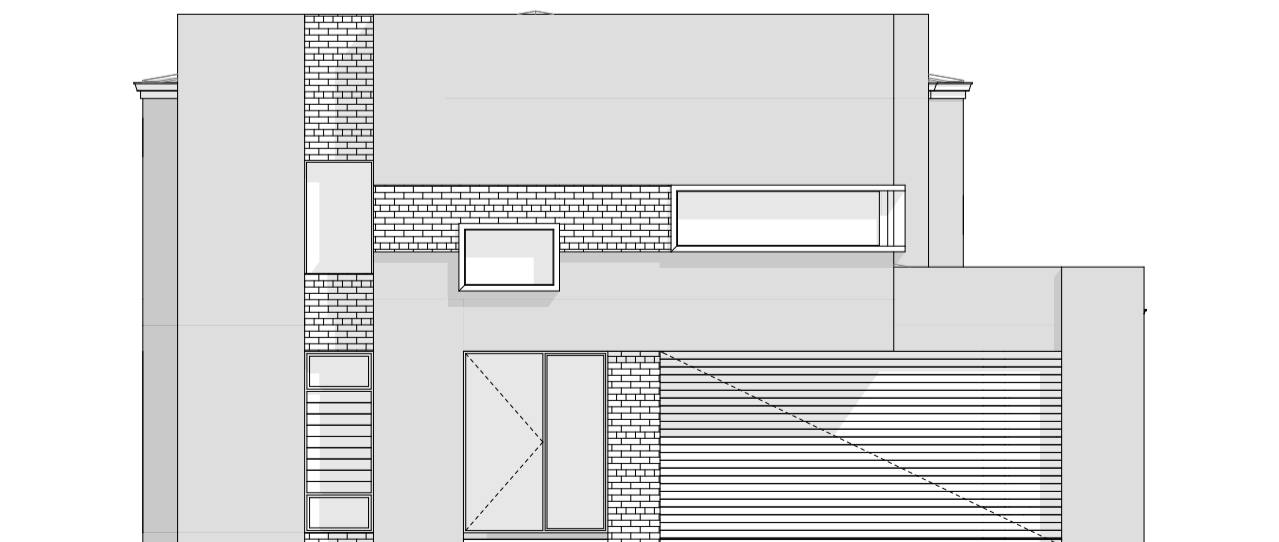

GROUND FLOOR PLAN

FIRST FLOOR PLAN

BAU HAUS

FLOOR AREAS:

FIRST FLOOR	168.61
GROUND FLOOR	150.77
GARAGE	43.06
ALFRESCO	33.24
PORTICO	4.12
TOTAL	399.80 m²

FRONT ELEVATION