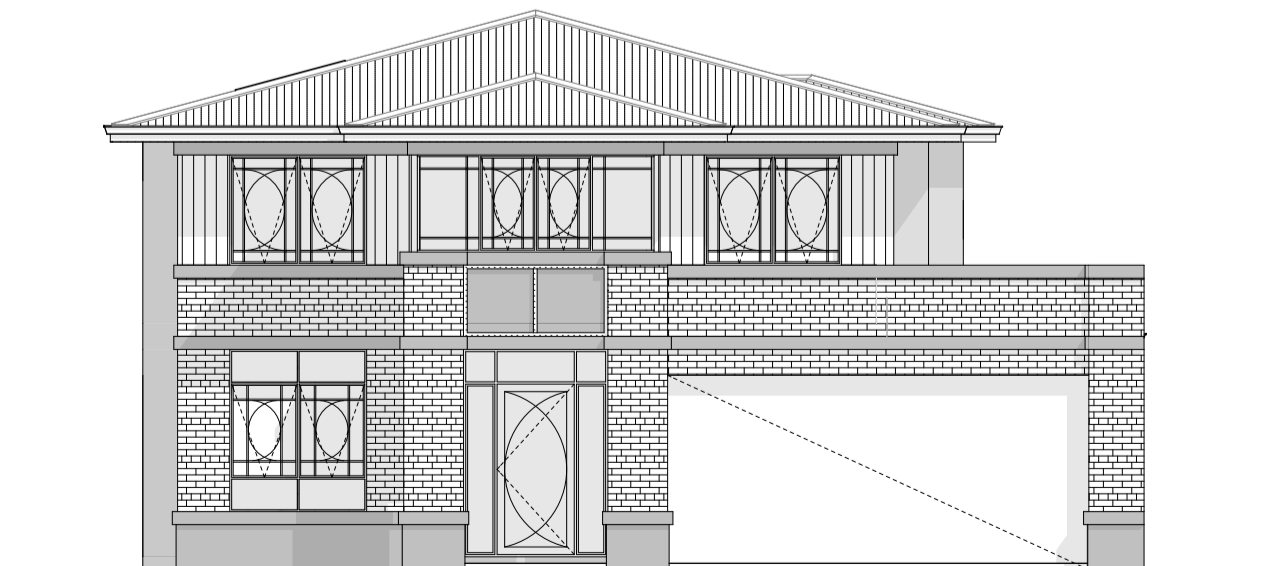

GROUND FLOOR PLAN

FIRST FLOOR PLAN

## PRAIRIE COTTAGE

FLOOR AREAS:

FIRST FLOOR	167.49
GROUND FLOOR	149.22
GARAGE	43.06
ALFRESCO	33.24
PORTICO	7.30
<b>TOTAL</b>	<b>400.31 m<sup>2</sup></b>

FRONT ELEVATION