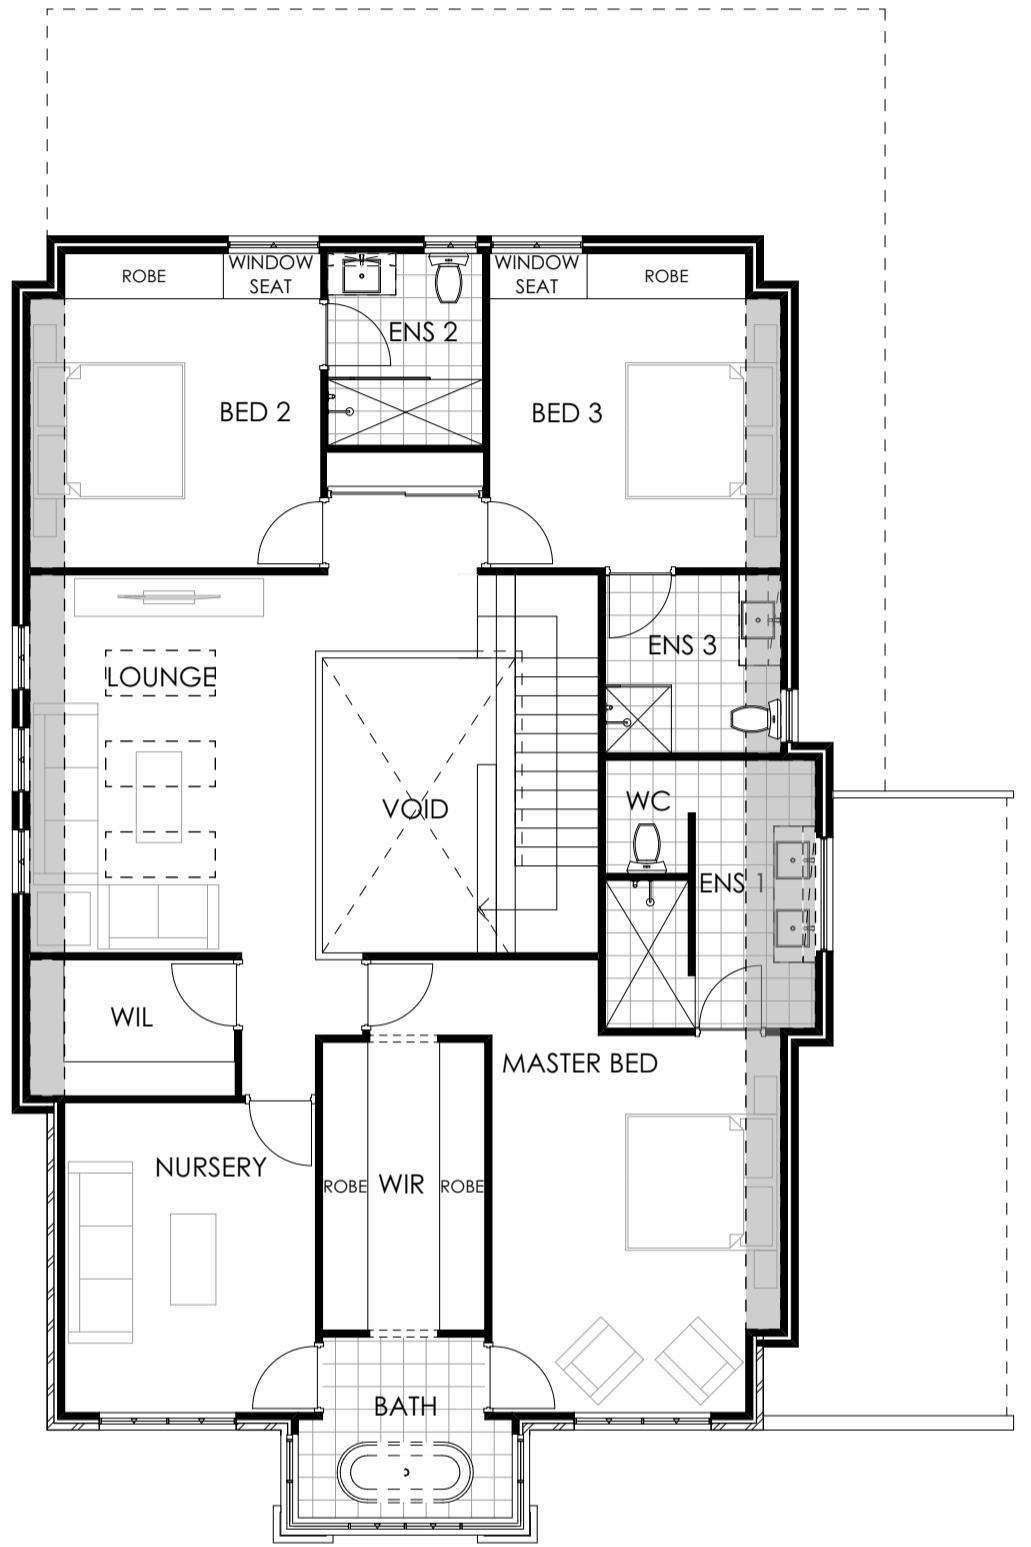

GROUND FLOOR PLAN

FIRST FLOOR PLAN

## PRAIRIE COTTAGE

FLOOR AREAS:

FIRST FLOOR	167.49
GROUND FLOOR	149.22
GARAGE	43.06
ALFRESCO	33.24
PORTICO	7.30
<b>TOTAL</b>	<b>400.31 m<sup>2</sup></b>

FRONT ELEVATION