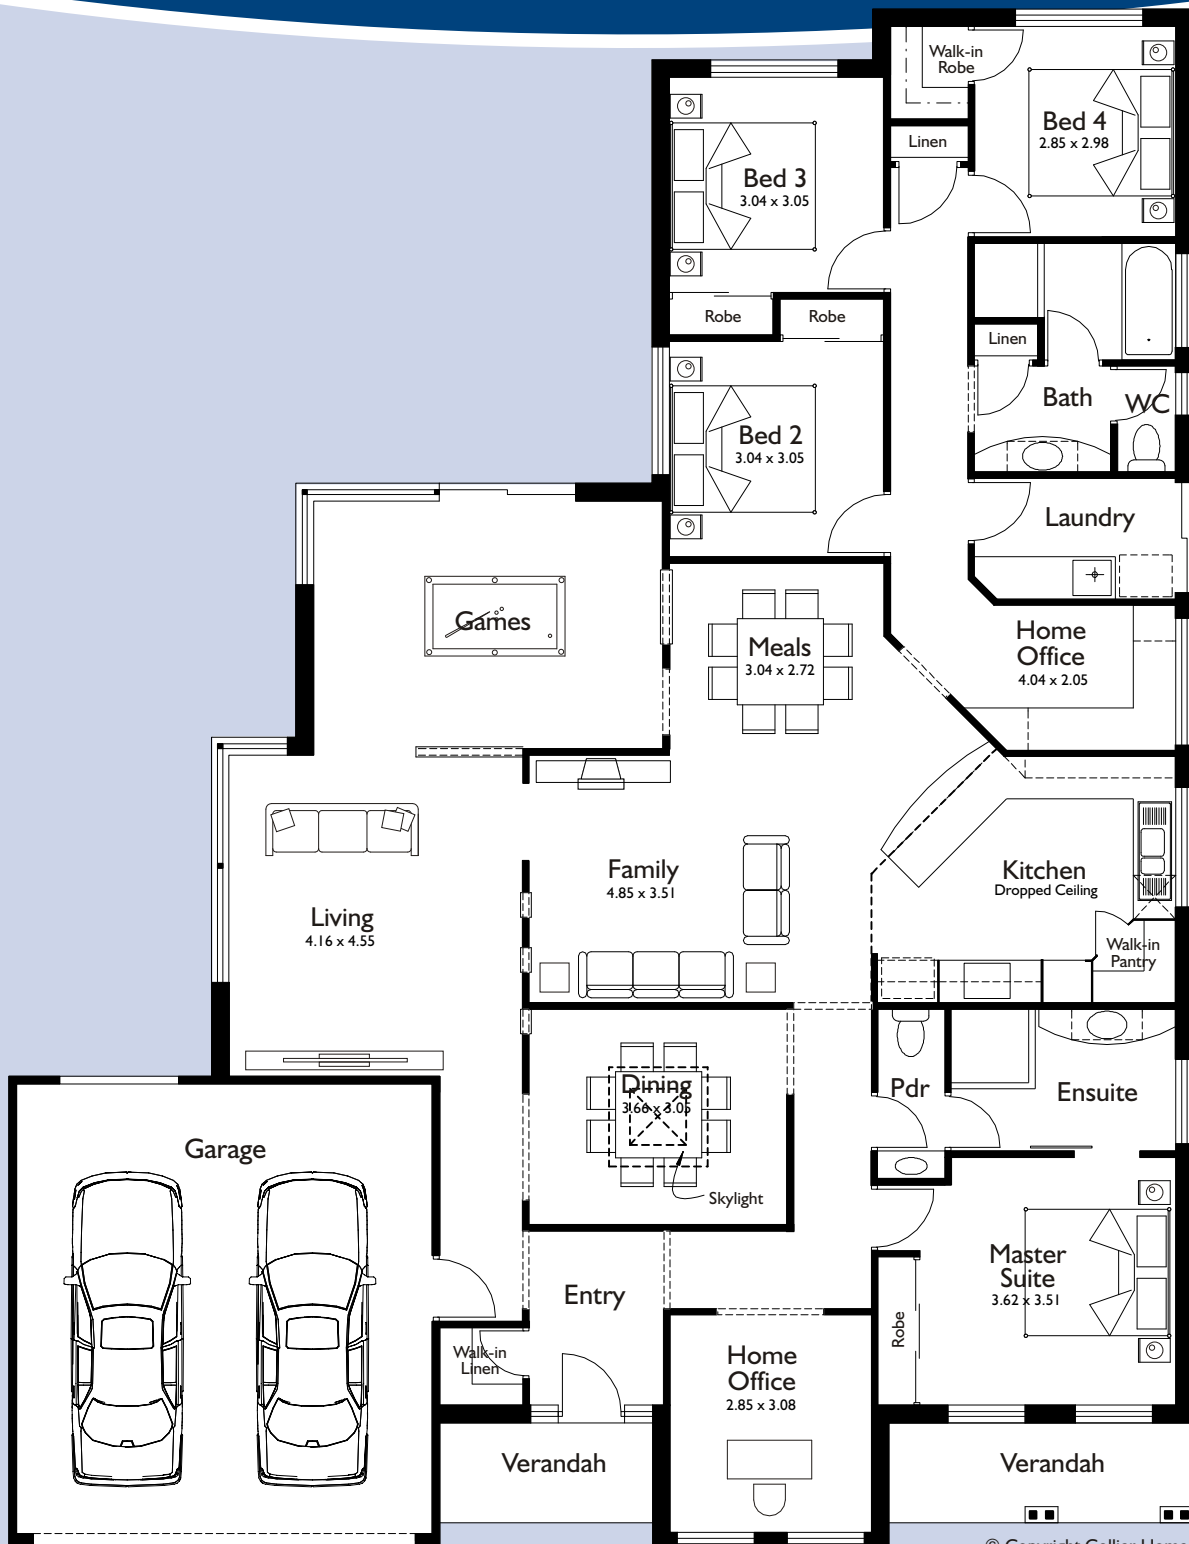

The Barossa

© Copyright Collier Homes

LIVING AREA

Main	221.12 sqm
Garage	40.11 sqm
Verandah	10.39 sqm
TOTAL	271.62sqm (29.20 sq)